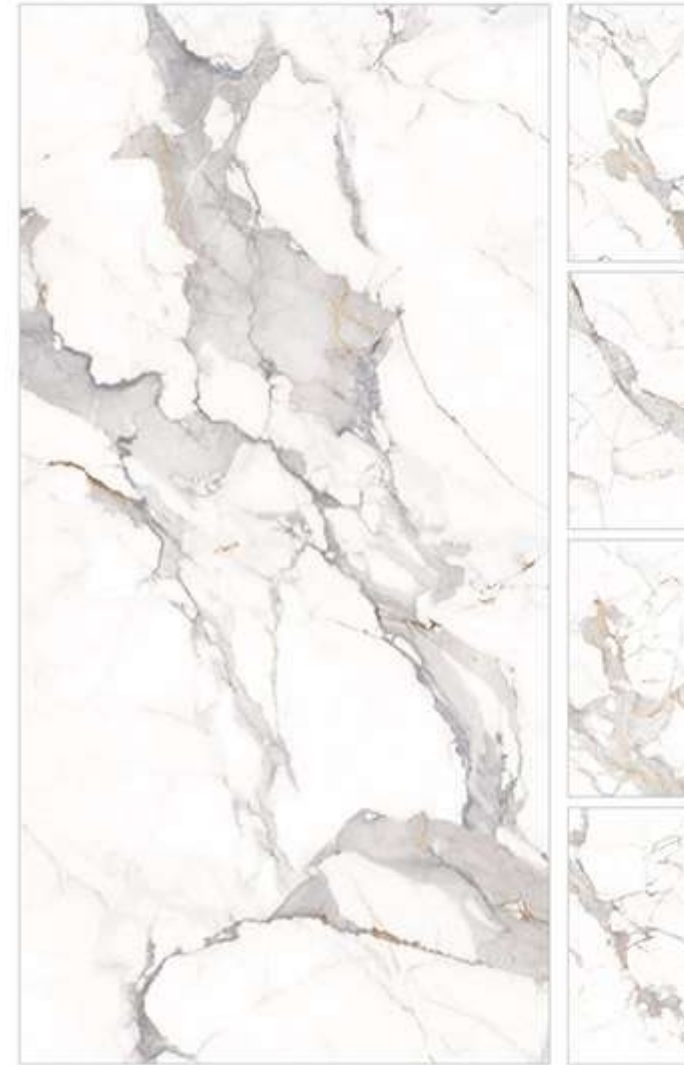

ATALANTIC WHITE

600x1200mm
60x120cm / 2'x4'

Random-6
Carving Effect
Matt Finish