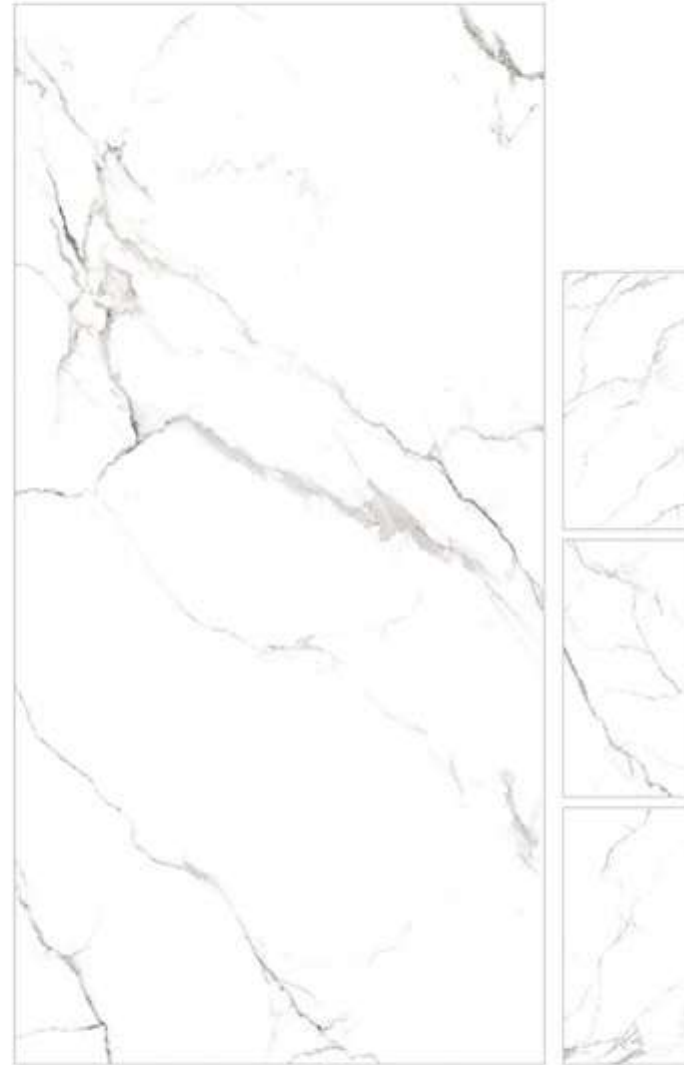

## CASICO GOLD

600x1200mm  
60x120cm / 2'x4'

Random-4  
Carving Effect  
Matt Finish

**BURANO GREY**

600x1200mm  
60x120cm / 2'x4'

Random-4  
Carving Effect  
Matt Finish

**BURANO BEIGE**

600x1200mm  
60x120cm / 2'x4'